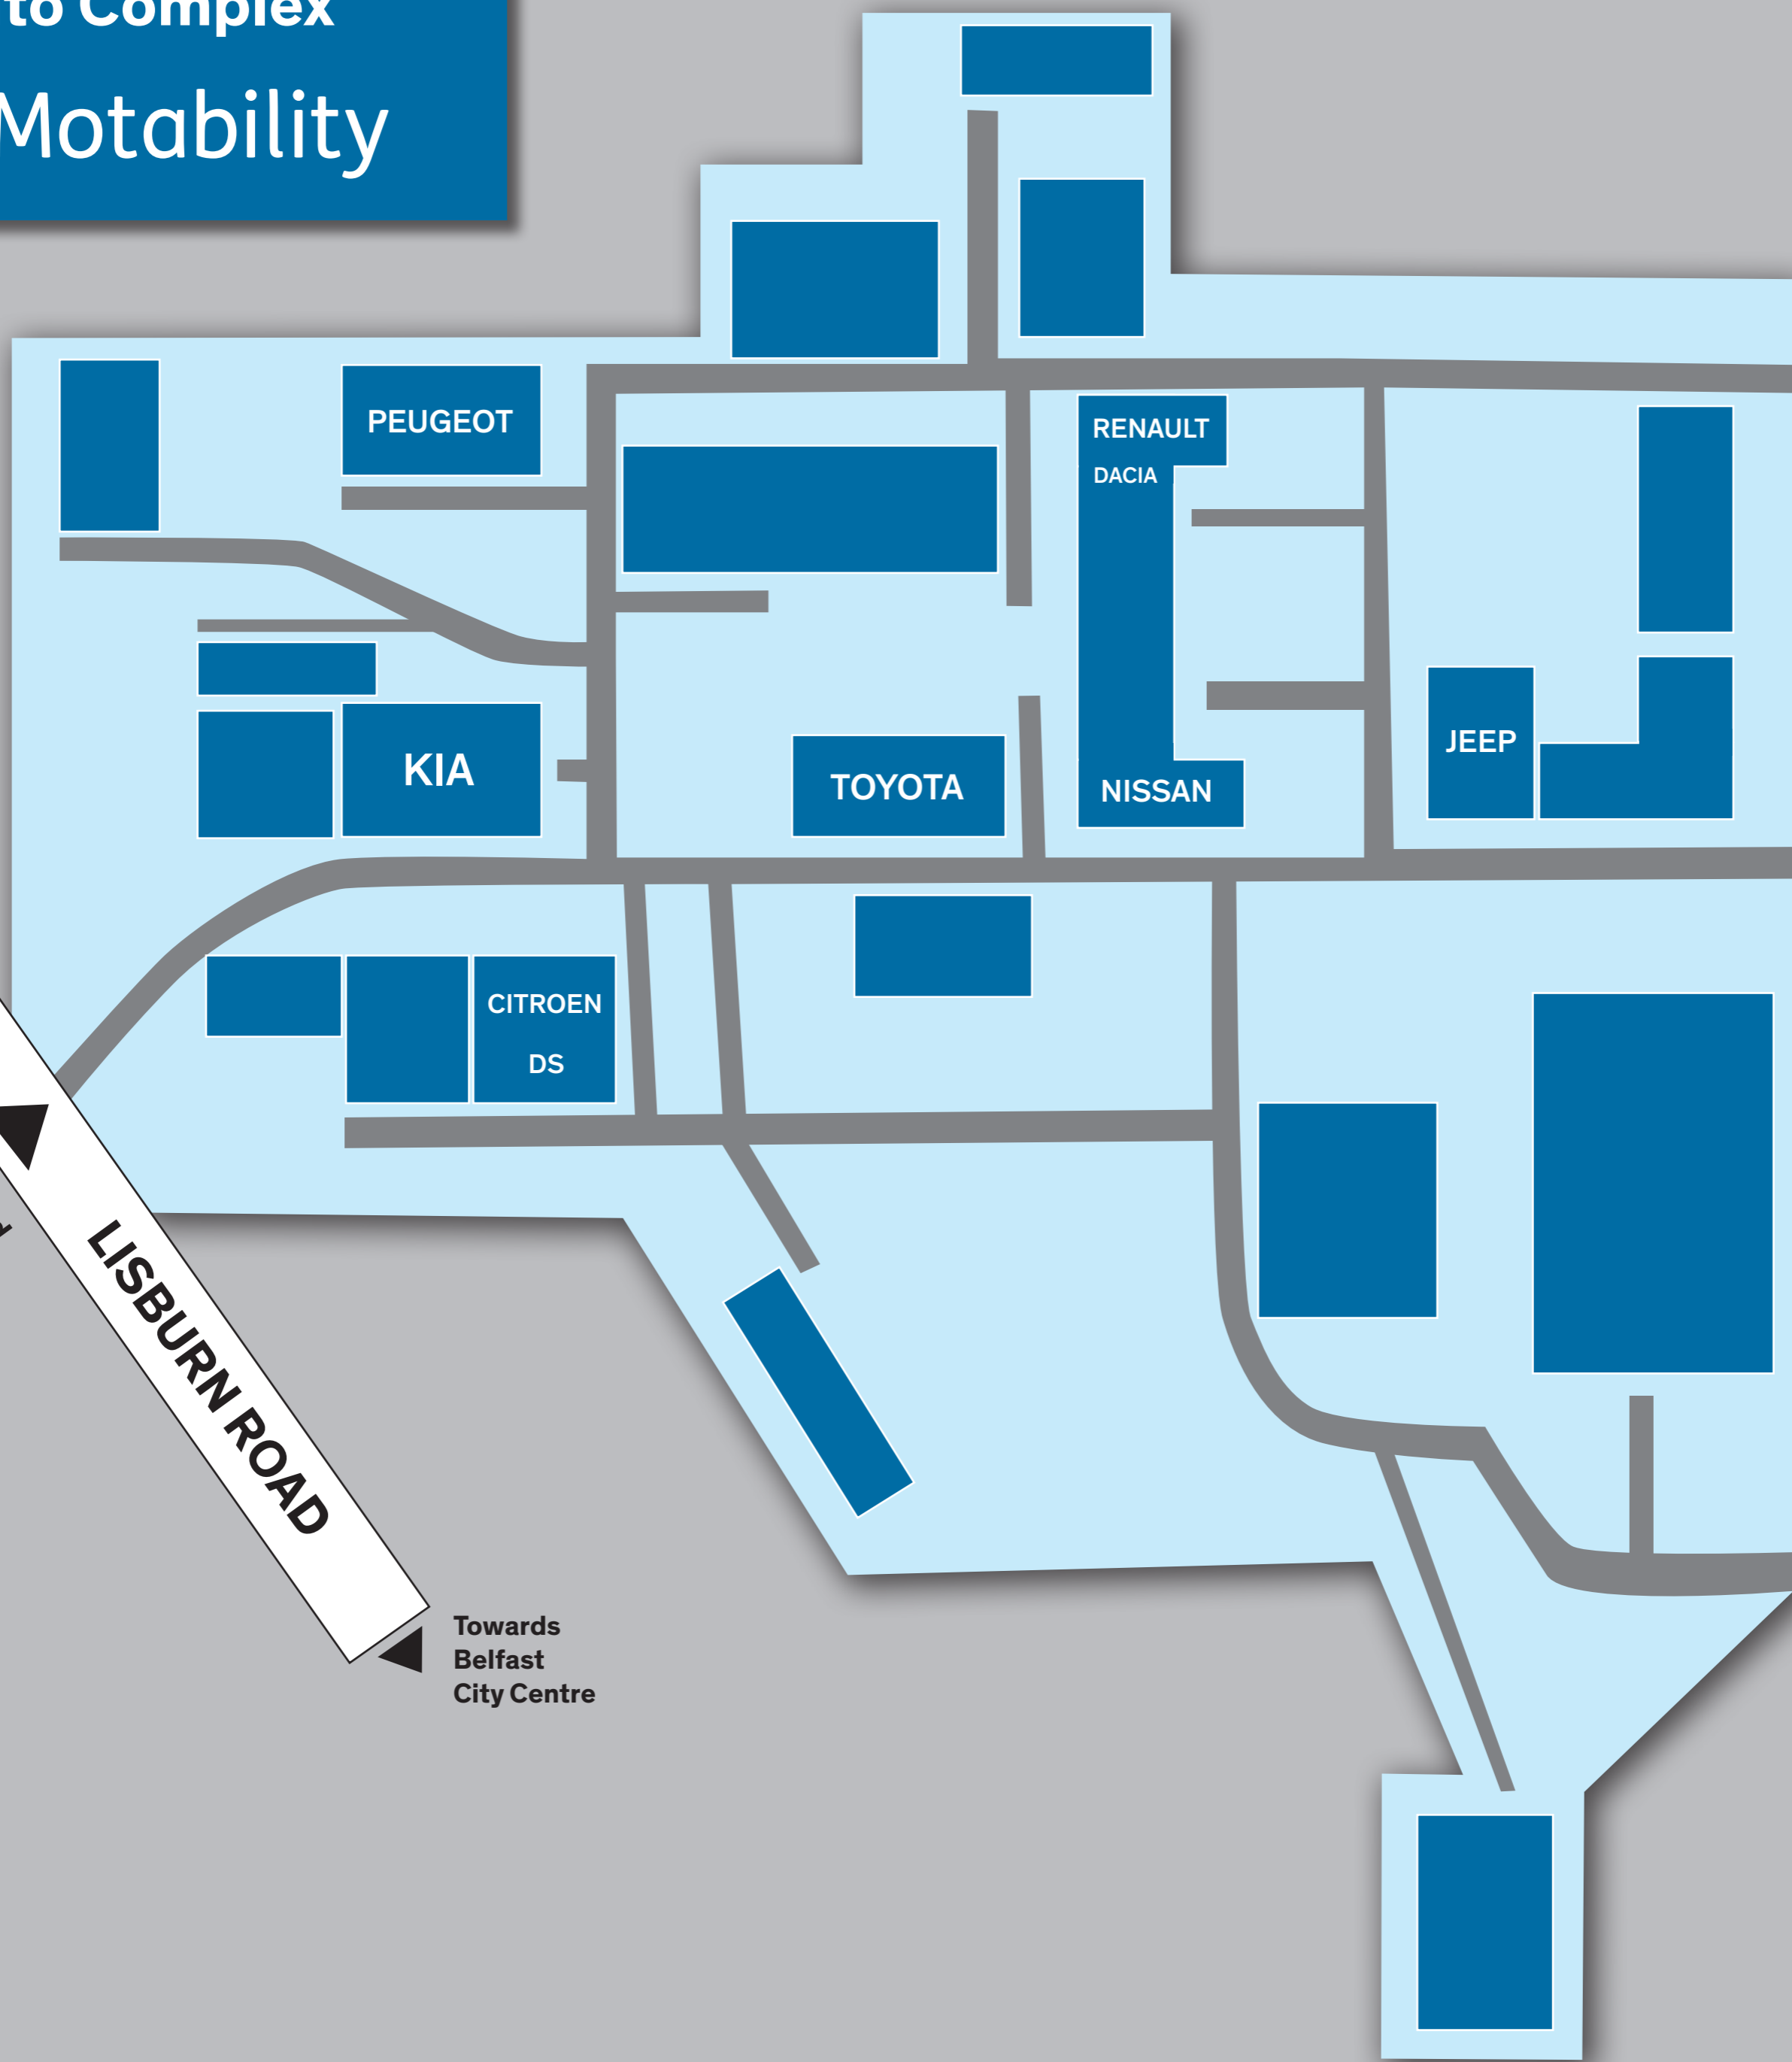

# Charles Hurst

62 Boucher Road  
Auto Complex

← Towards  
King's Hall

STOCKMANS LANE

Towards  
M1 Motorway →

▲ Boucher Rd  
Entrance

▲ Boucher Rd  
Entrance

BOUCHER ROAD

▲ Entrance  
to JLR &  
Van Centre

← Towards  
MOT Centre

BALMORAL ROAD

▲  
Van Centre  
Entrance

▲ Towards  
Charles Hurst  
Vauxhall &  
First Time Buyers

▲ Towards  
King's Hall

▲ Lislea Rd  
Entrance

LISBURN ROAD

▲ Towards  
Belfast  
City Centre