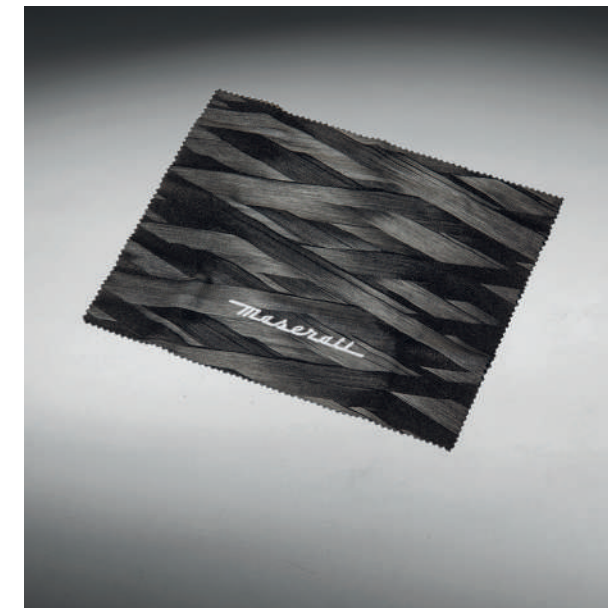

M

MULTIFUNCTIONAL AIR FILTER

The Multifunctional Air Filter consists of three layers of different filtration materials to give you the safest air to breathe inside your Maserati. The filter can in fact efficiently provide in-car air filtering from harmful particles, and significantly improve and maintain the car interior air quality, for the most comfortable driving experience.

MICROFIBRE CLOTH

Treat your touchscreen with as much care as the rest of your Levante with the Microfibre Cloth. The printed carbon fibre pattern embellishes the cloth, which is specially designed to clean and protect the Maserati Touch Control display.

SUNSHADE

The made-to-measure Sunshade is so perfectly fitted to the Levante that it has no need of attachment. Find your car cool and fresh when you return to it. Levante lettering is silk-screened on the outer side, with the Maserati logo embroidered on the inside. The sunshade also folds down to store in a branded bag.