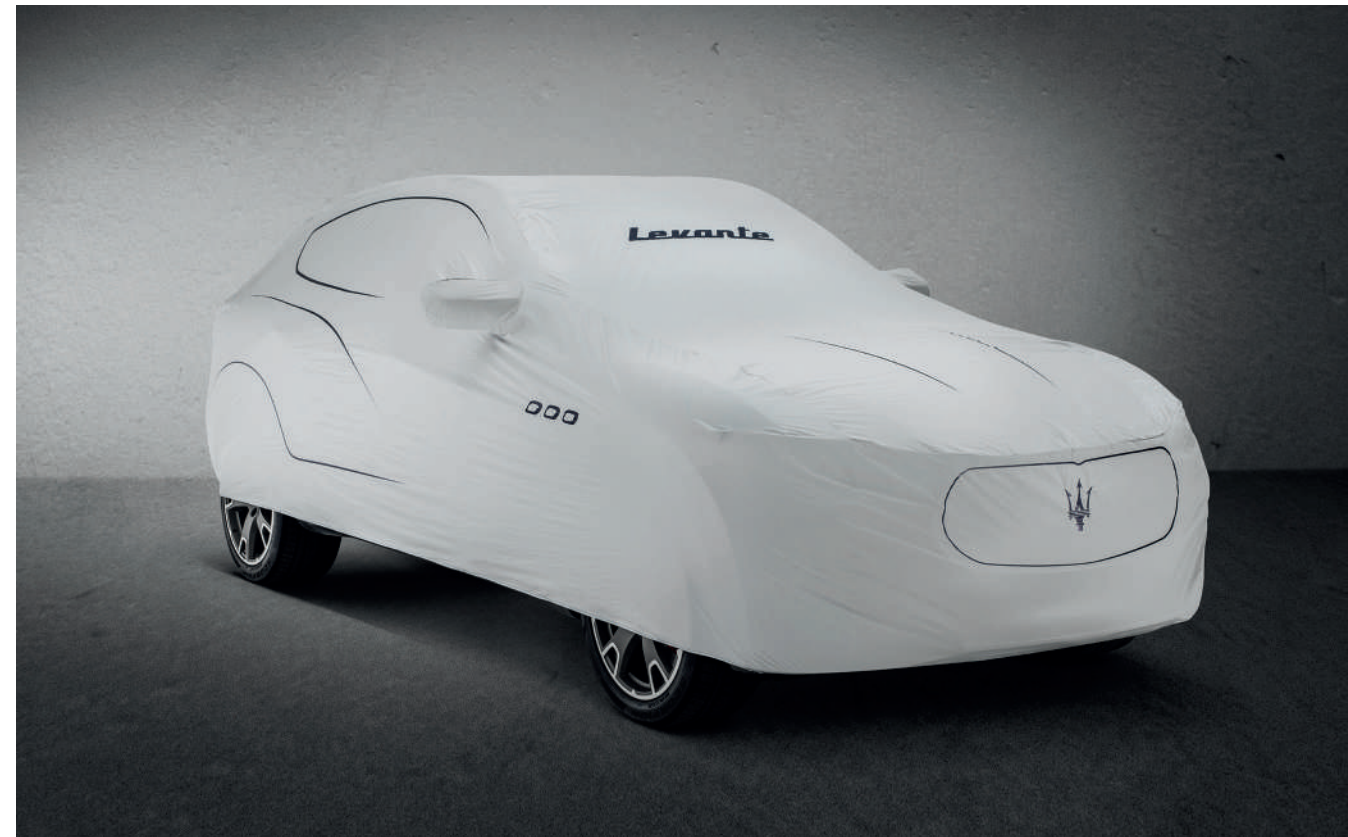

## 0

BEAUTY IN A RUGGED  
LANDSCAPE

## INDOOR CAR COVER / PERSONALISED

Make sure your Levante is completely protected indoors with a Maserati blue Indoor Car Cover. The stylish cover fits snugly to the shape of the car, emphasising its commanding lines. Its high quality, anti-laddering fabric protects the bodywork, rims and tyres from dust and damage, and when not needed, the cover packs neatly into a branded bag.

## INDOOR CAR COVER ZEGNA

Specifically tailor made, the Maserati Zegna Indoor Car Cover not only fully protects your Levante but ensures your vehicle looks as sensational in your garage as it does on the road. Thanks to the exclusive stretchy and breathable fabric, the Zegna Indoor Car Cover assures the best fit and avoids any condensation, making sure your Levante is completely protected and taken care of.